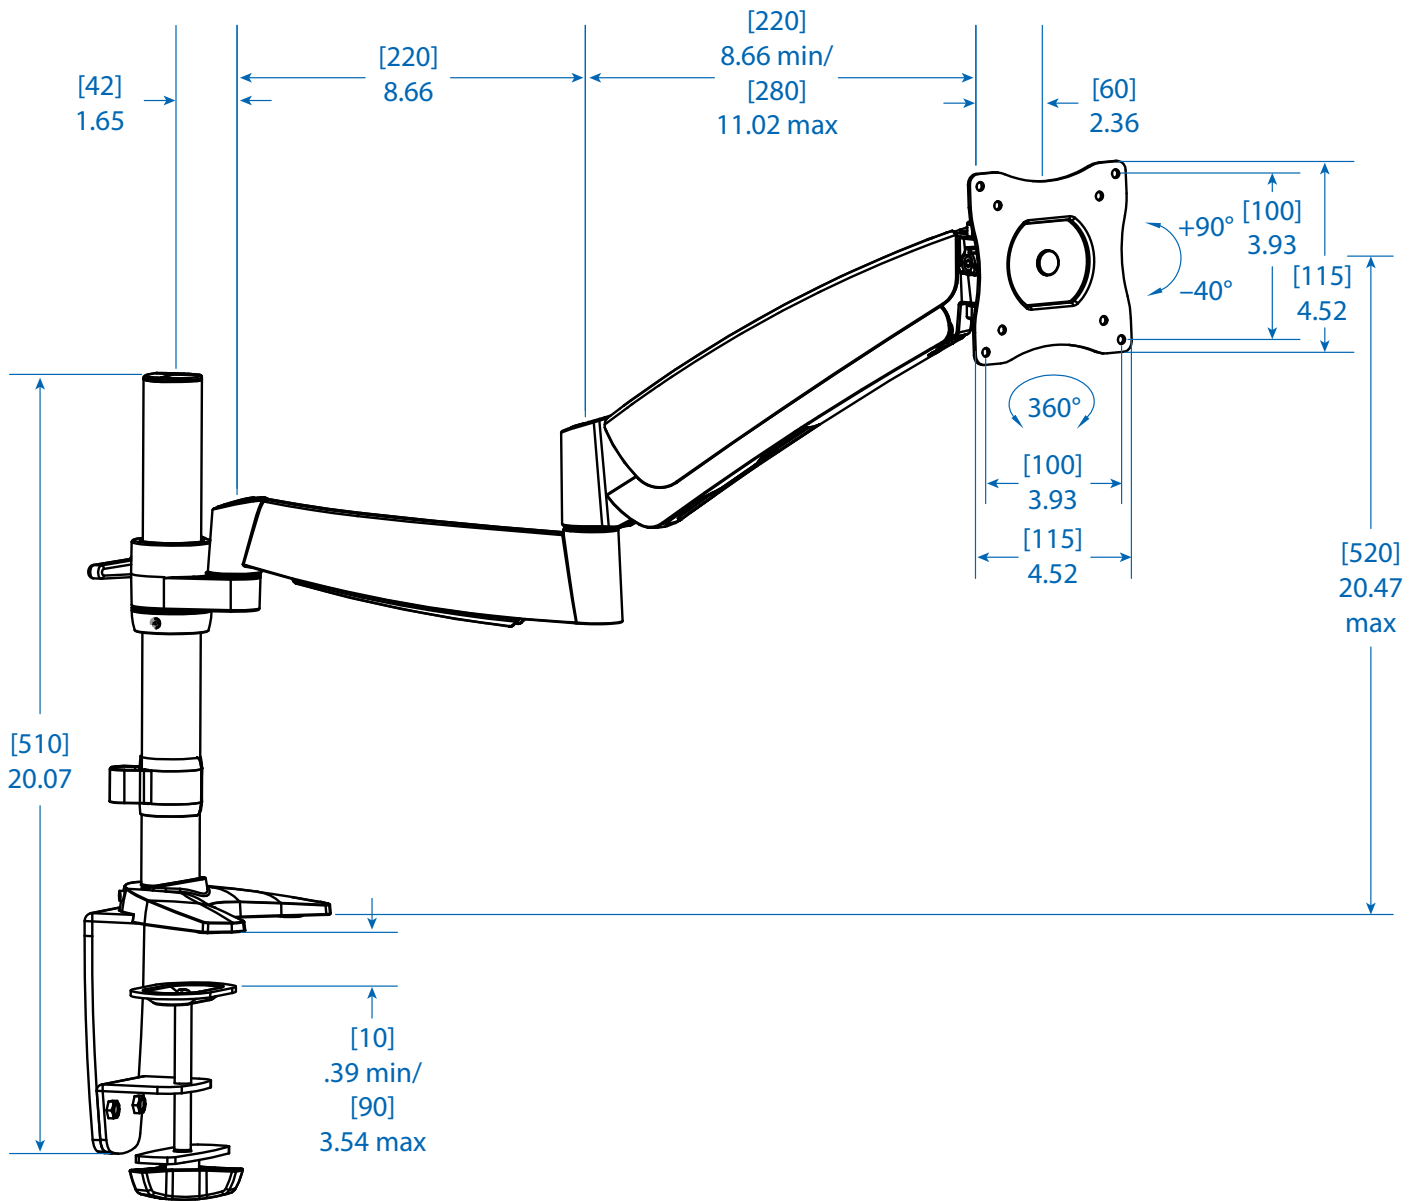

MODEL:

DDR1327S

Dimensions: [mm] INCHES

Tripp Lite has a policy of continuous improvement. Specifications are subject to change without notice.

1111 W. 35th Street
Chicago, IL 60609 USA
773.869.1234
www.tripplite.com