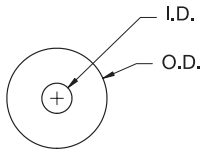

**SWI**  
Round Nylon Spacer

- Resistant to corrosion and many chemicals
- Available for standard imperial thread sizes

Material: Nylon Color: Natural					
Part No.	I.D.	O.D.	"A" Spacer Length	Fits Screw	Standard Pack
SWI1240A	.125 (3.2)	.305 (7.7)	.500 (12.7)	#4 (M3)	2,000
SWI1550A	.194 (4.9)	.500 (12.7)	1.000 (25.4)	#10 (M4)	1,000
SWI1570A	.205 (5.2)	.500 (12.7)	.510 (13)	#10 (M5)	1,000
SWI1610A	.250 (6.4)	.740 (18.8)	.250 (6.4)	#12 (M6)	5,000
SWI1620A	.253 (6.4)	.500 (12.7)	.125 (3.2)	1/4" (M6)	15,000
SWI1640A	.257 (6.5)	.500 (12.7)	.500 (12.7)		1,000
SWI1690A	.257 (6.5)	.500 (12.7)	.312 (7.9)		1,000
SWI1760A	.286 (7.3)	.500 (12.7)	.103 (2.6)		6,000
SWI1840A	.335 (8.5)	.750 (19.1)	.250 (6.4)	5/16" (M8)	7,400
SWI1860A	.375 (9.5)	.750 (19.1)	.065 (1.7)	5/16" (M9)	10,000
SWI1880A	.375 (9.5)	.875 (22.2)	.375 (9.5)		3,500
SWI1910A	.376 (9.6)	.546 (13.9)	.484 (12.3)		2,000
SWI1930A	.380 (9.7)	.625 (15.9)	.062 (1.6)	3/8" (M9)	5,000
SWI1960A	.380 (9.7)	.750 (19.1)	.187 (4.7)		1,000
SWI2020A	.500 (12.7)	.750 (19.1)	.375 (9.5)	7/16" (M12)	1,000
SWI2040A	.500 (12.7)	1.000 (25.4)	.100 (2.5)		8,000
SWI2050A	.500 (12.7)	1.250 (31.8)	.063 (1.6)		1,000
SWI2090A	.505 (12.8)	.750 (19.1)	.125 (3.2)	1/2" (M12)	1,000
SWI2100A	.512 (13)	1.258 (32)	.064 (1.6)		6,000
SWI2150A	.629 (16)	1.125 (28.6)	.128 (3.3)		9/16" (M13)