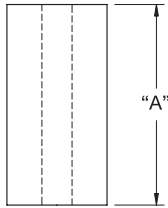

**SWI**  
Round Nylon Spacer

- Resistant to corrosion and many chemicals
- Available for standard imperial thread sizes

Material: Nylon Color: Natural					
Part No.	I.D.	O.D.	"A" Spacer Length	Fits Screw	Standard Pack
SWI1240A	.125 (3.2)	.305 (7.7)	.500 (12.7)	#4 (M3)	2,000
SWI1550A	.194 (4.9)	.500 (12.7)	1.000 (25.4)	#10 (M4)	1,000
SWI1570A	.205 (5.2)	.500 (12.7)	.510 (13)	#10 (M5)	1,000
SWI1610A	.250 (6.4)	.740 (18.8)	.250 (6.4)	#12 (M6)	5,000
SWI1620A	.253 (6.4)	.500 (12.7)	.125 (3.2)	1/4" (M6)	15,000
SWI1640A	.257 (6.5)	.500 (12.7)	.500 (12.7)		1,000
SWI1690A	.257 (6.5)	.500 (12.7)	.312 (7.9)		1,000
SWI1760A	.286 (7.3)	.500 (12.7)	.103 (2.6)		6,000
SWI1840A	.335 (8.5)	.750 (19.1)	.250 (6.4)	5/16" (M8)	7,400
SWI1860A	.375 (9.5)	.750 (19.1)	.065 (1.7)	5/16" (M9)	10,000
SWI1880A	.375 (9.5)	.875 (22.2)	.375 (9.5)		3,500
SWI1910A	.376 (9.6)	.546 (13.9)	.484 (12.3)		2,000
SWI1930A	.380 (9.7)	.625 (15.9)	.062 (1.6)	3/8" (M9)	5,000
SWI1960A	.380 (9.7)	.750 (19.1)	.187 (4.7)		1,000
SWI2020A	.500 (12.7)	.750 (19.1)	.375 (9.5)	7/16" (M12)	1,000
SWI2040A	.500 (12.7)	1.000 (25.4)	.100 (2.5)		8,000
SWI2050A	.500 (12.7)	1.250 (31.8)	.063 (1.6)		1,000
SWI2090A	.505 (12.8)	.750 (19.1)	.125 (3.2)	1/2" (M12)	1,000
SWI2100A	.512 (13)	1.258 (32)	.064 (1.6)		6,000
SWI2150A	.629 (16)	1.125 (28.6)	.128 (3.3)		9/16" (M13)