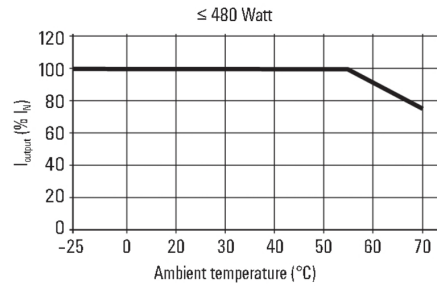

Derating curve