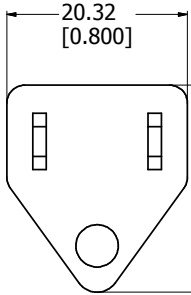

6' OR 15'  
FOOT LENGTH

NEUTRAL  
(WHITE)

NEMA 5-15P

GROUND  
CONNECTION  
(GREEN)

0.032" x 0.250" FEMALE  
QUICK CONNECT INSULATED  
(BLACK)

PLUG END VIEW

ISOMERTIC VIEW

<b>1584C6/C15</b>
Ratings - 125 VAC, 15 Amps
Cord Type - SJT or Equivalent, 14/3 Wire
Plug Type - NEMA 5-15P
<b>Cord Lengths</b>
1584C6 - 6.5' Foot Power Cord
1584C15 - 15.5' Foot Power Cord

**HAMMOND  
MANUFACTURING™**

**1584C6/C15**