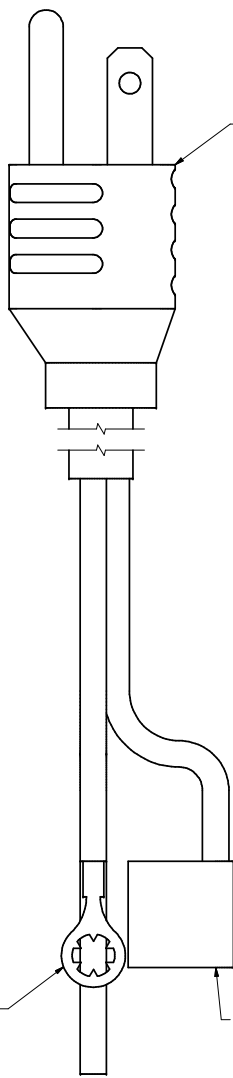

6' OR 15'  
FOOT LENGTH

NEUTRAL  
(WHITE)

NEMA 5-15P

GROUND  
CONNECTION  
(GREEN)

0.032" x 0.250" FEMALE  
QUICK CONNECT INSULATED  
(BLACK)

PLUG END VIEW

ISOMERTIC VIEW

<b>1584C6/C15</b>
Ratings - 125 VAC, 15 Amps
Cord Type - SJT or Equivalent, 14/3 Wire
Plug Type - NEMA 5-15P
<b>Cord Lengths</b>
1584C6 - 6.5' Foot Power Cord
1584C15 - 15.5' Foot Power Cord

**HAMMOND  
MANUFACTURING™**

**1584C6/C15**